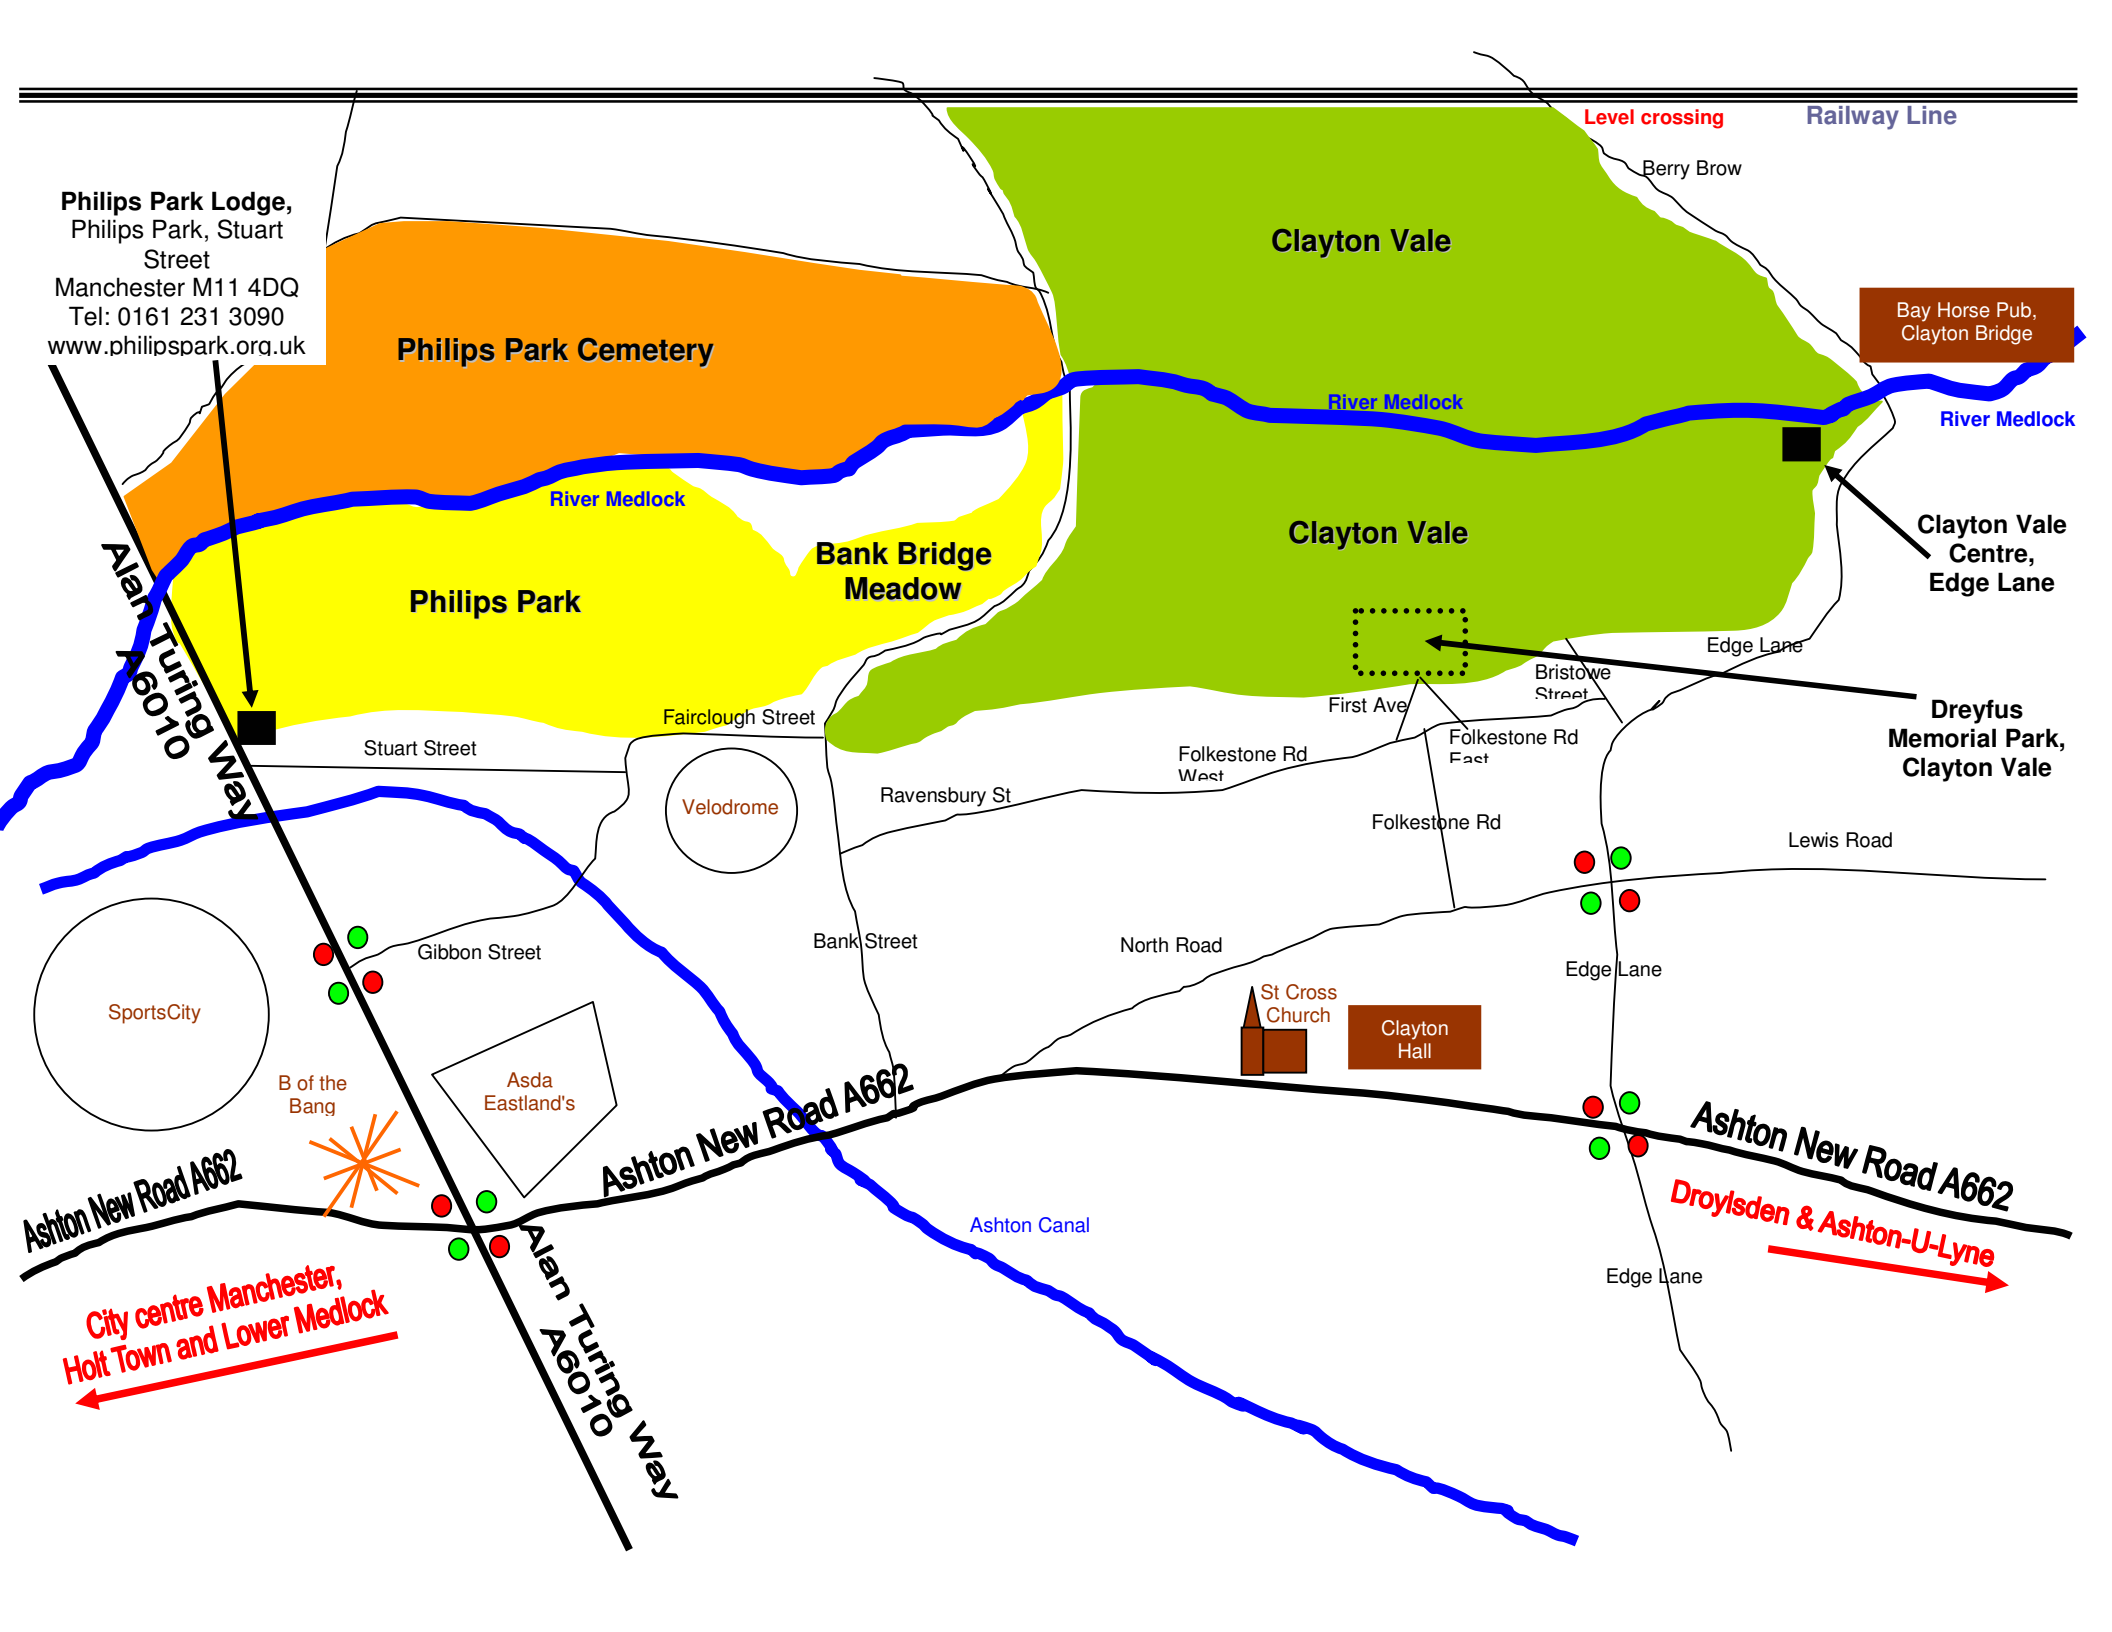

Philips Park Lodge,
Philips Park, Stuart
Street
Manchester M11 4DQ
Tel: 0161 231 3090
www.philipspark.org.uk

Philips Park Cemetery

Philips Park

Bank Bridge Meadow

Clayton Vale

Clayton Vale

Bay Horse Pub,
Clayton Bridge

River Medlock

Clayton Vale Centre,
Edge Lane

Dreyfus Memorial Park,
Clayton Vale

Stuart Street

Fairclough Street

Velodrome

Ravensbury St

Folkestone Rd
West

Folkestone Rd
East

Lewis Road

Gibbon Street

Bank Street

North Road

Edge Lane

B of the Bang

Asda
Eastland's

St Cross
Church

Clayton
Hall

Ashton New Road A662

Droylsden & Ashton-U-Lyne

**City centre Manchester,
Holt Town and Lower Medlock**

**Alan Turing Way
A6010**

**Alan Turing Way
A6010**

Level crossing

Railway Line

Berry Brow

River Medlock

First Ave

Bristowe
Street

Edge Lane

Edge Lane