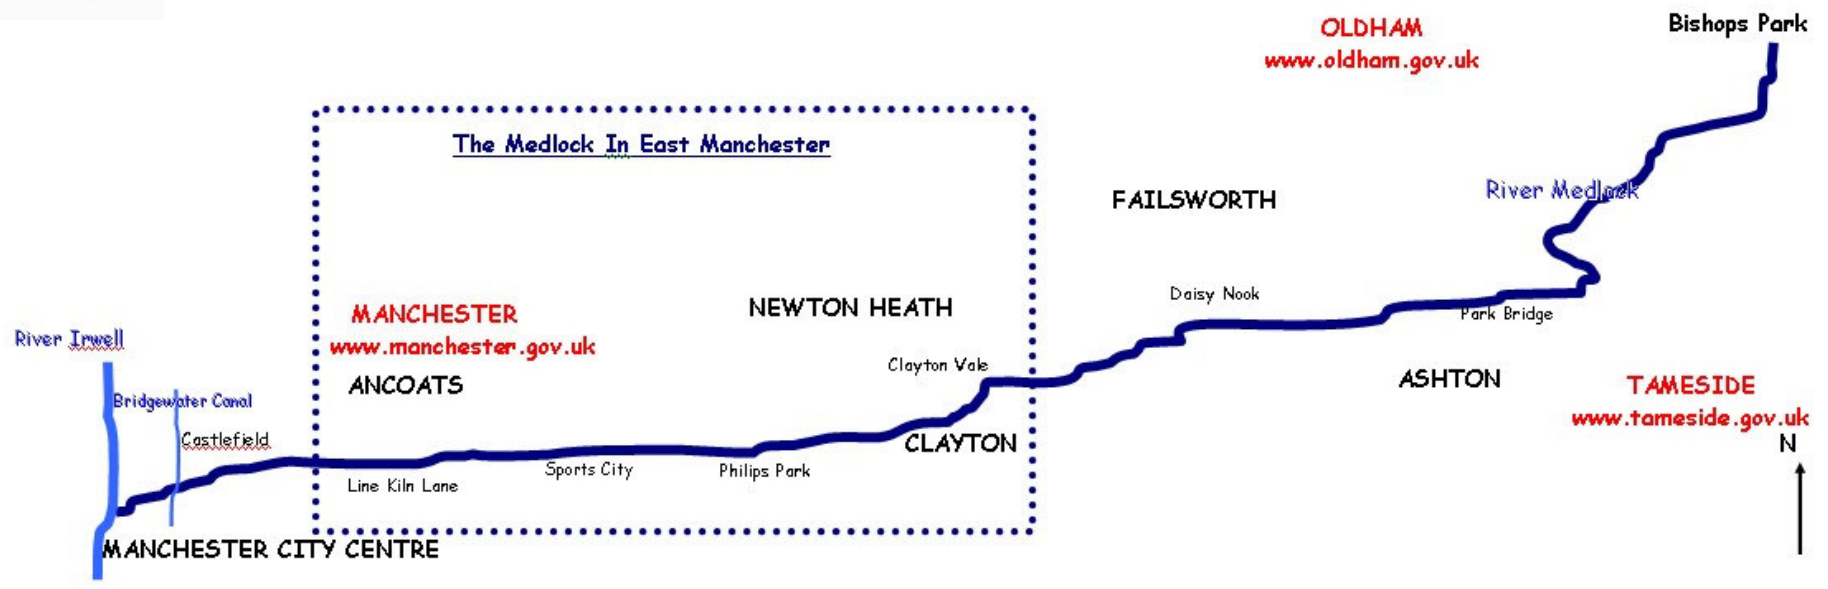

The Medlock Valley in east Manchester

East Area Parks - 0161 223 8278