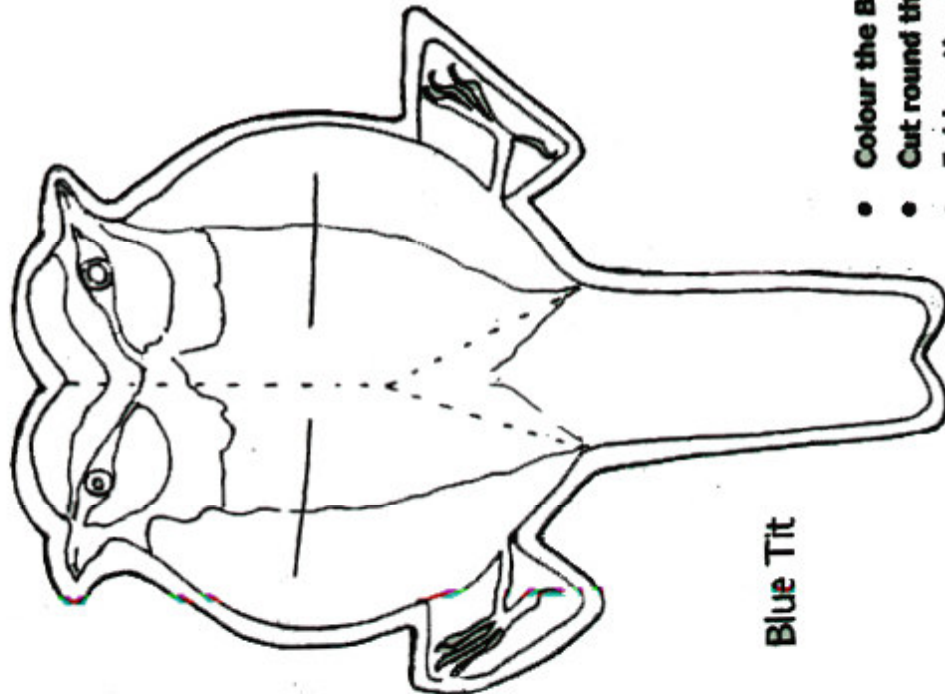

Bird Model

Robin

Blue Tit

- Colour the Blue Tit and the Robin.
- Cut round the body and the wings.
- Fold on the dotted line s.
- Insert the wings through the slits.
- Attach a string and hang on your tree.