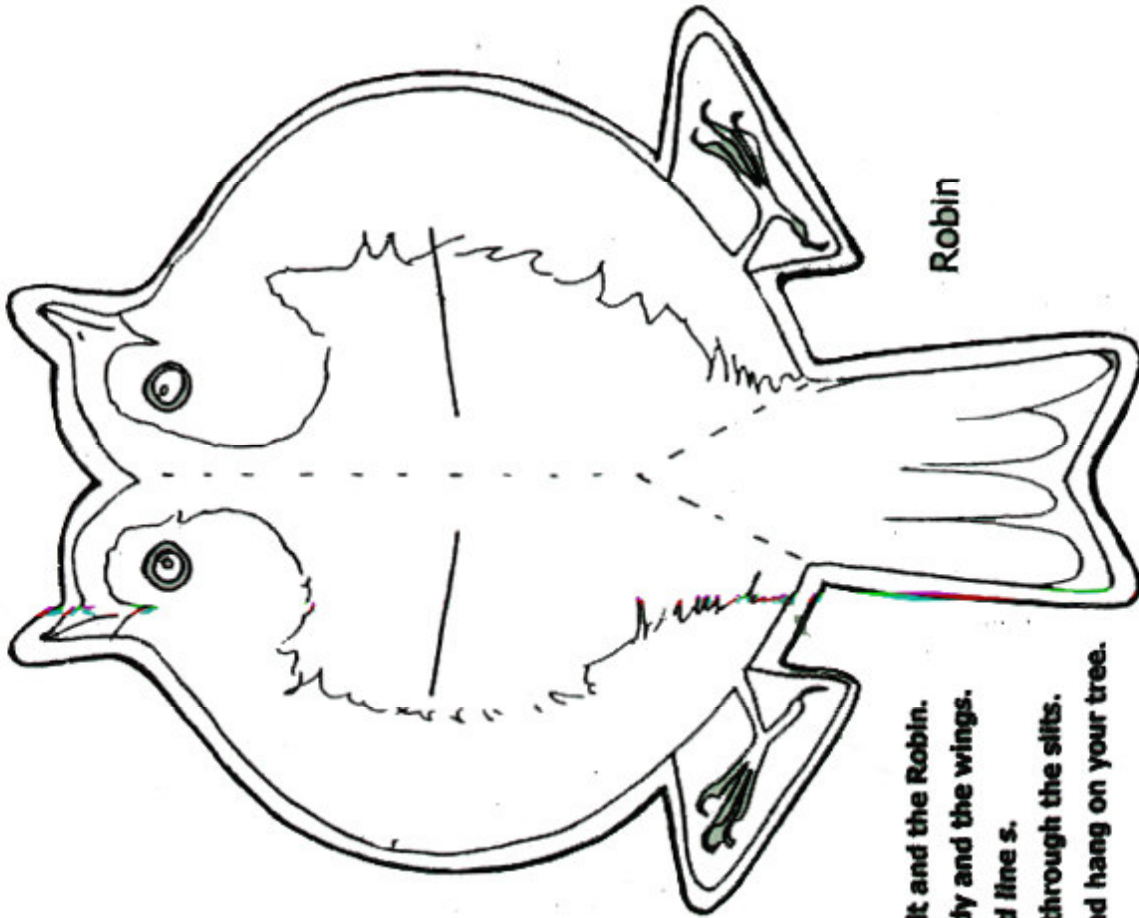

Bird Model

Robin

Blue Tit

- Colour the Blue Tit and the Robin.
- Cut round the body and the wings.
- Fold on the dotted line s.
- Insert the wings through the slits.
- Attach a string and hang on your tree.